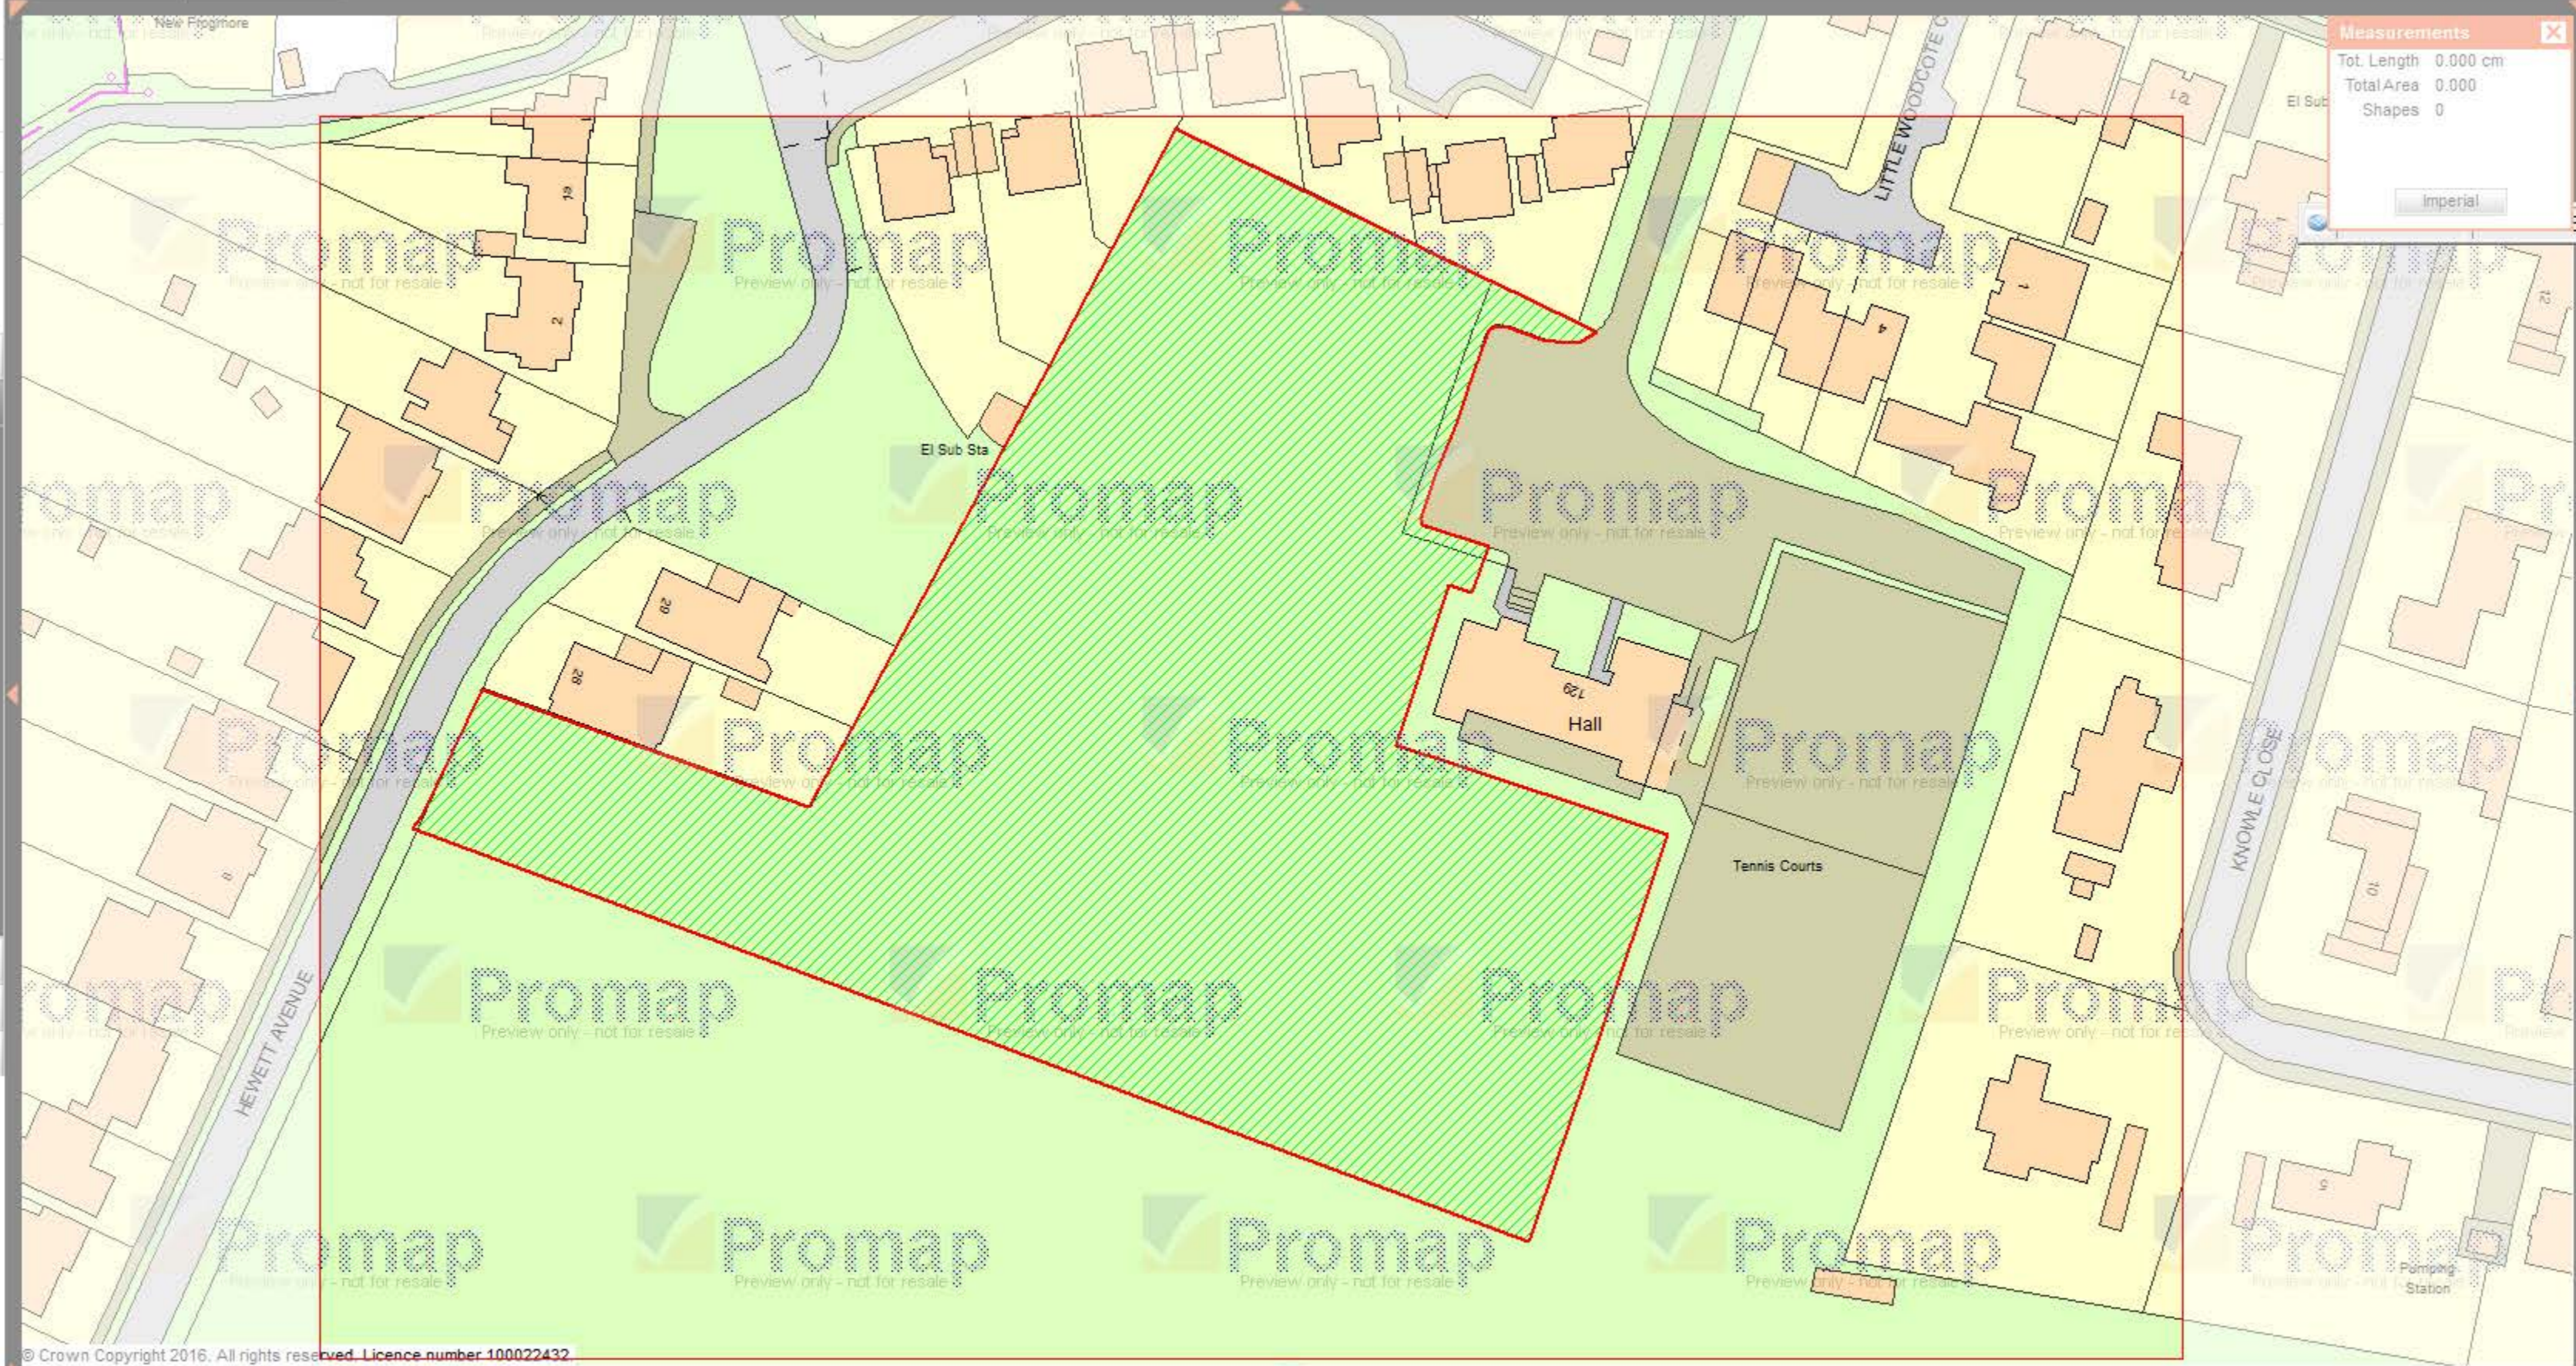

Detail 100% Aerial 0%

Map style Colour

Within 250m of map centre:

- Planning Apps (2)
- Listed Buildings (0)
- Points of Interest (10)

Print

Draw & measure

Shape	Snap to point
Fill	Get length
Text	Arrow
Rectangle	Rounded rectangle
Circle	Oval
Symbol	Legend
Add point	Delete point

Drawing Libraries

New Save Open Show

Export data

Reports

Historical maps

Measurements

Tot. Length 0.000 cm

Total Area 0.000

Shapes 0

Imperial

© Crown Copyright 2016. All rights reserved. Licence number 100022432

E: 469688.71 N: 175853.23 OS: SU

Speed up browsing by disabling add-ons. Choose add-ons

Control version: 4.8.1.0

105%